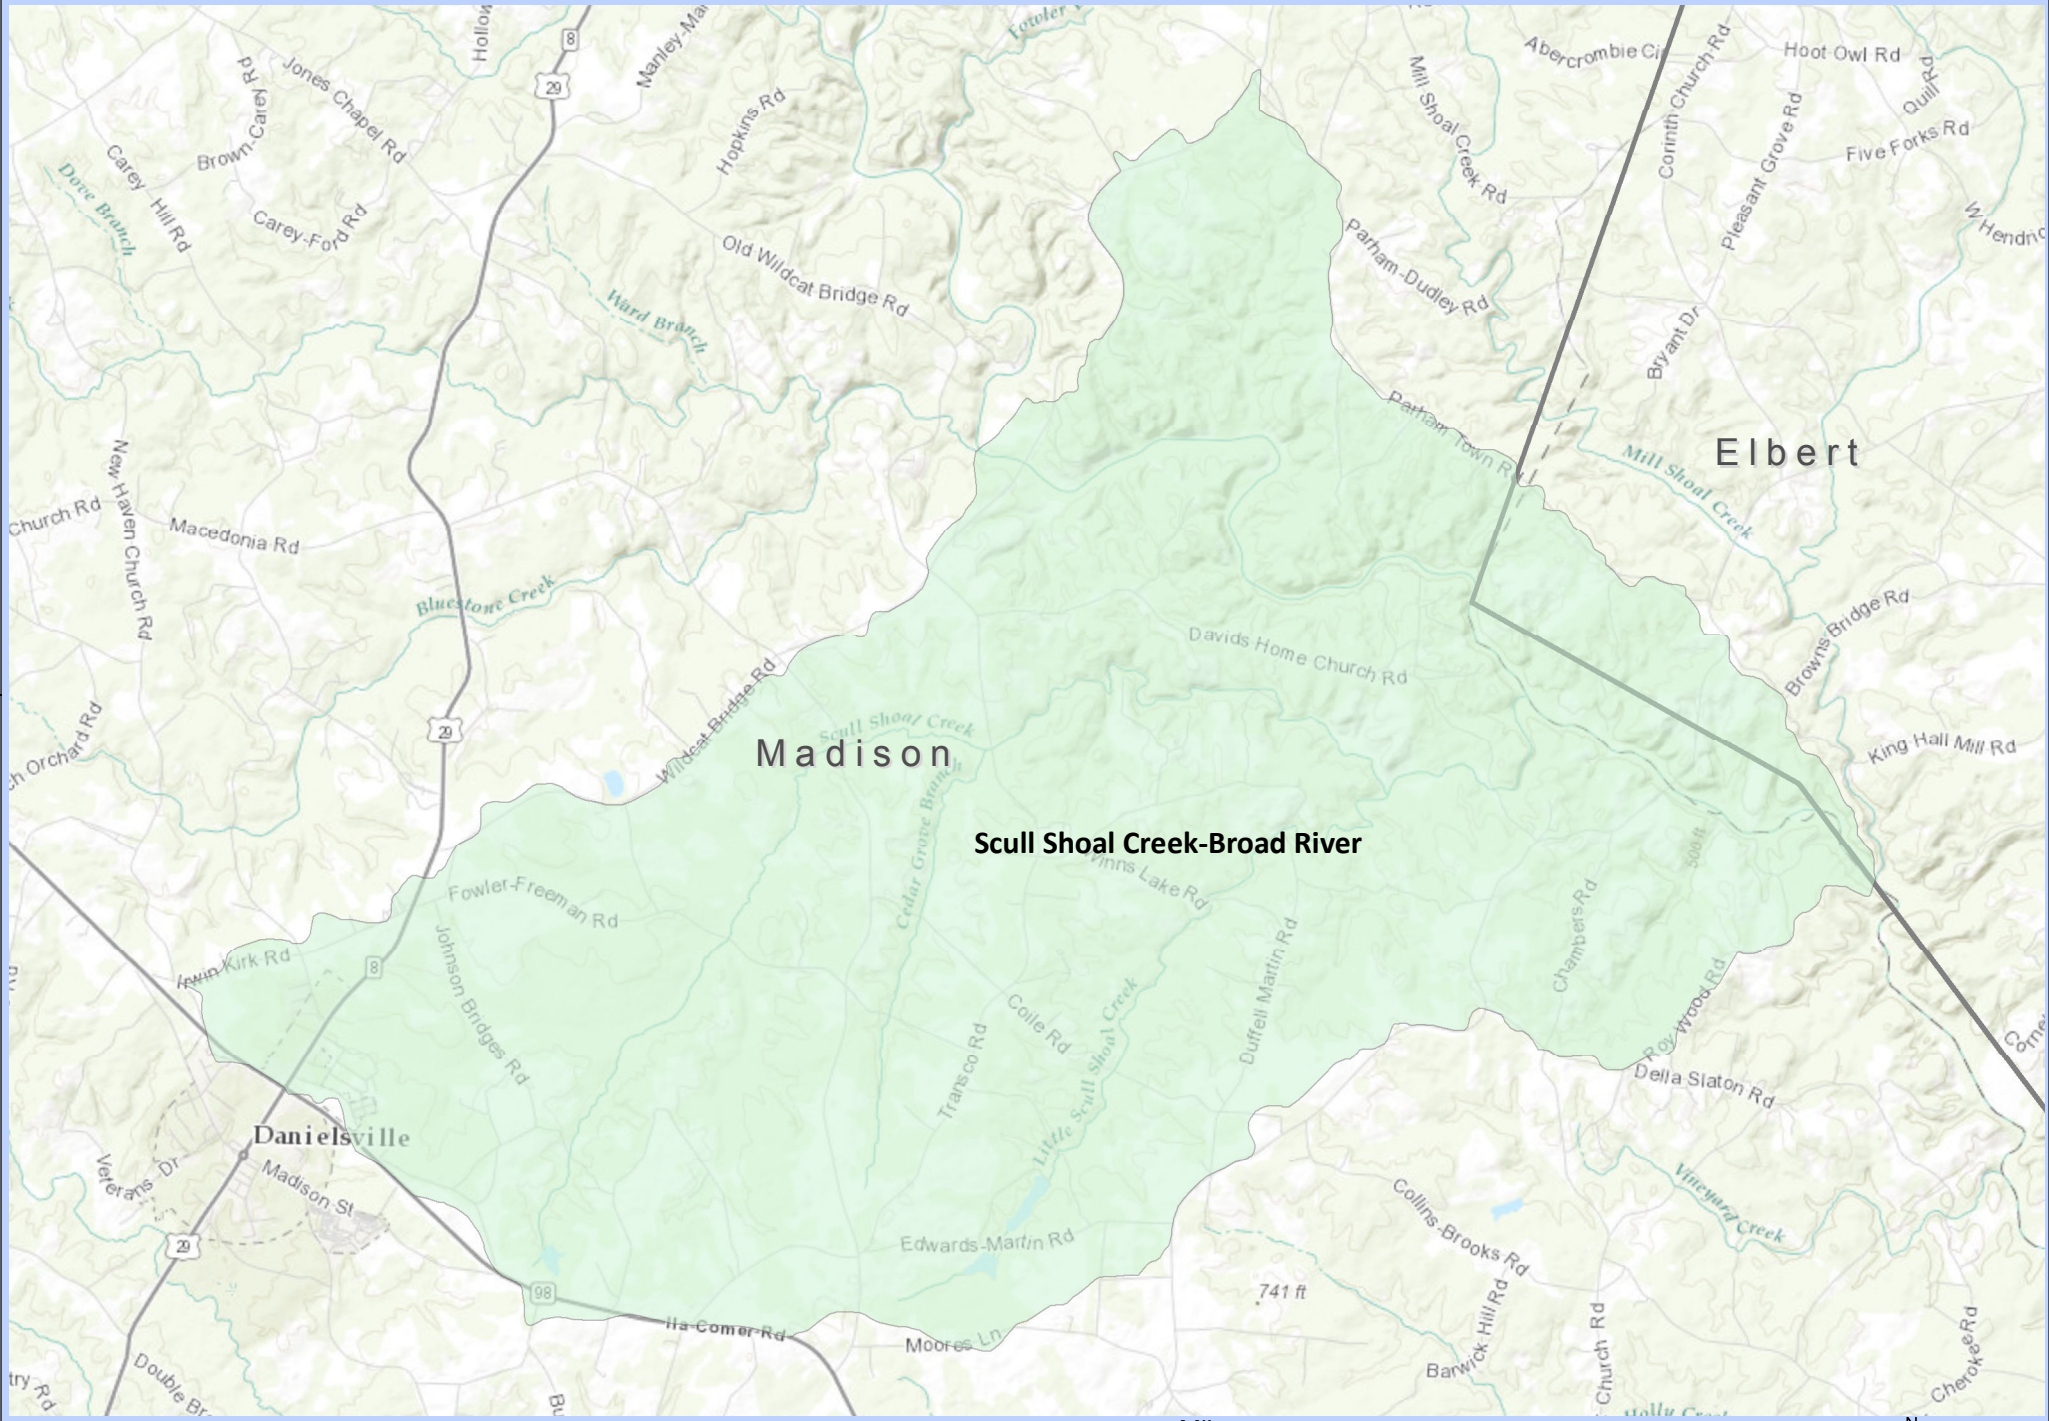

Scull Shoal Creek Watershed

HUC 030601040302

0 1 2 Miles