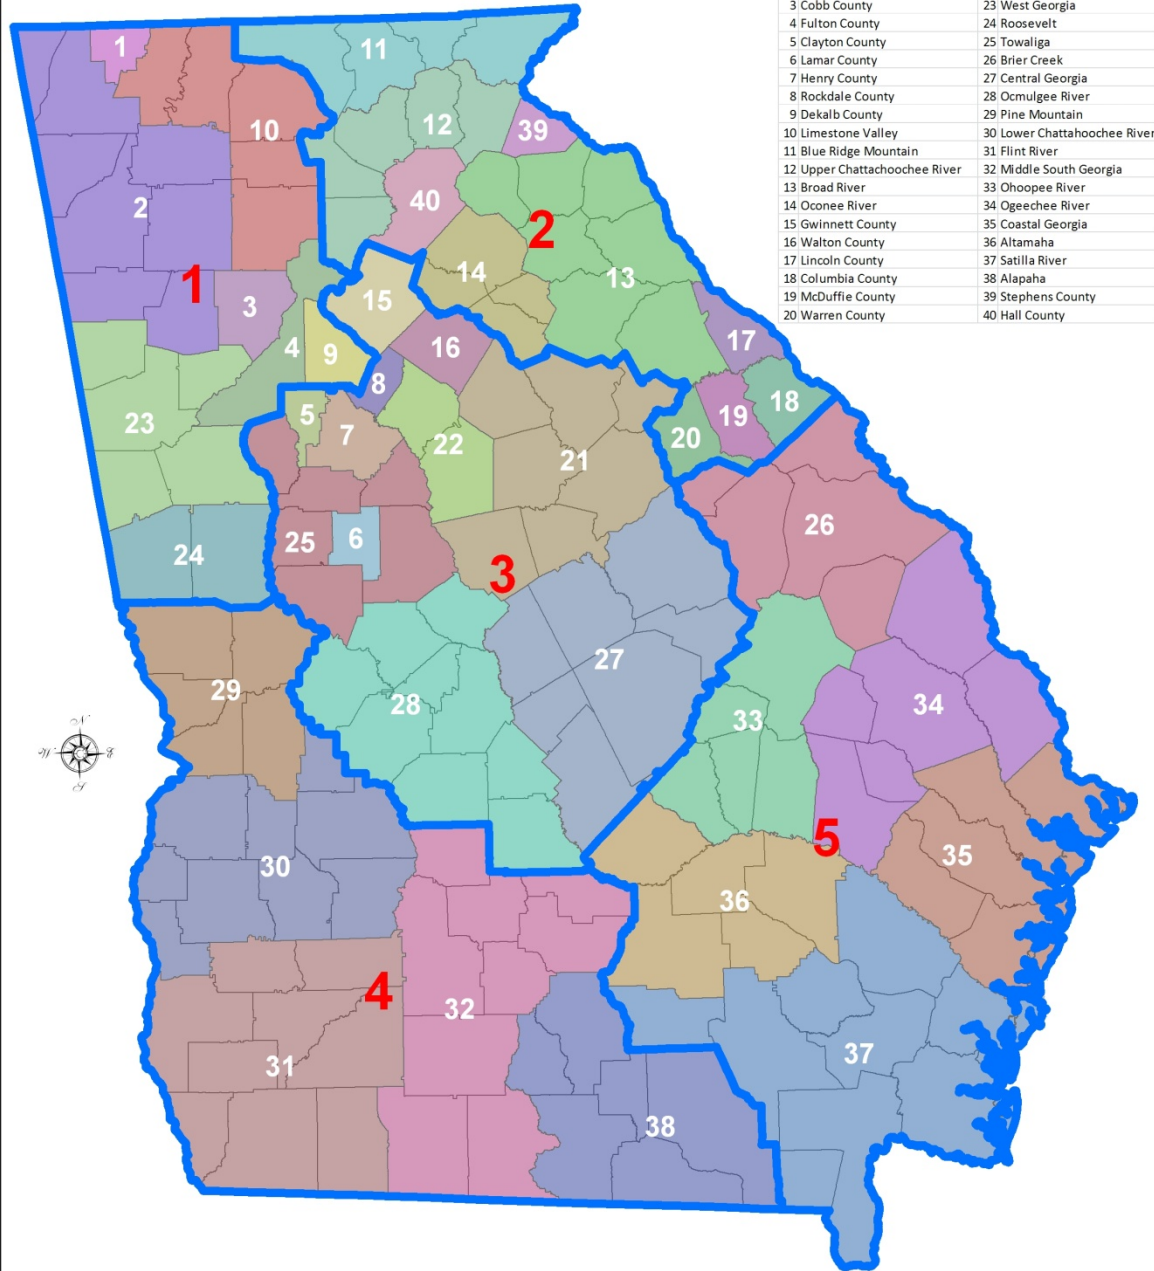

Georgia's Forty Soil and Water Conservation Districts

1 Catoosa County	21 Piedmont
2 Coosa River	22 Upper Ocmulgee River
3 Cobb County	23 West Georgia
4 Fulton County	24 Roosevelt
5 Clayton County	25 Towaliga
6 Lamar County	26 Brier Creek
7 Henry County	27 Central Georgia
8 Rockdale County	28 Ocmulgee River
9 DeKalb County	29 Pine Mountain
10 Limestone Valley	30 Lower Chattahoochee River
11 Blue Ridge Mountain	31 Flint River
12 Upper Chattahoochee River	32 Middle South Georgia
13 Broad River	33 Ohoopsee River
14 Oconee River	34 Ogeechee River
15 Gwinnett County	35 Coastal Georgia
16 Walton County	36 Altamaha
17 Lincoln County	37 Satilla River
18 Columbia County	38 Alapaha
19 McDuffie County	39 Stephens County
20 Warren County	40 Hall County

0 20 40 80 Miles